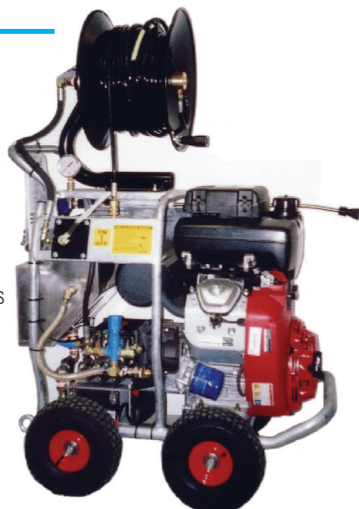

AUSSIE NOZZLE BOX INCLUDED WITH ALL COBRA & KING COBRA AS STANDARD EQUIPMENT