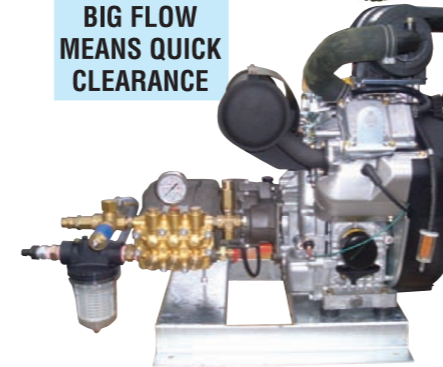

Aussie Python

MAXI DRAIN CLEANING POWER
Clear 9" drains with ease

- 4,400 psi Big Berty Bertolini pump
- Huge 31 Lpm flow rate...Blast drains clear!!!
- Vanguard 3 hp Twin cylinder electric start industrial engine
- Full galvanised skid mount ready for bolt down to trailer or ute tray
- Mini reel
- Gun and lance...Doubles as a serious contractor blaster
- Drain cleaning tool kit

BIG FLOW MEANS QUICK CLEARANCE