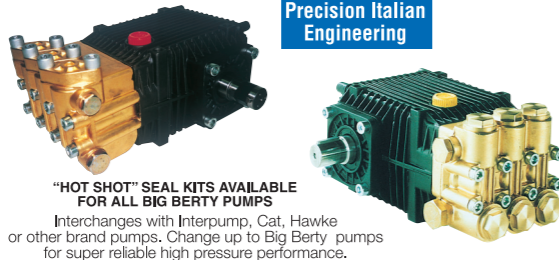

# PENTA Pumps

7,300 psi PLUS  
Big Flows 71 Lpm

NEW

QUALITY  
GUARANTEED  
Built to ISO 9001  
Quality Standards

**BIG BERTY BERTOLINI**  
Quality advanced engineering at cost effective prices!  
Big pumps to 220 Lpm flow - Pressures to 5000 psi  
Designed tough for Australian conditions

Precision Italian  
Engineering

"HOT SHOT" SEAL KITS AVAILABLE  
FOR ALL BIG BERTY PUMPS

Interchanges with Interpump, Cat, Hawke  
or other brand pumps. Change up to Big Bert pumps  
for super reliable high pressure performance.